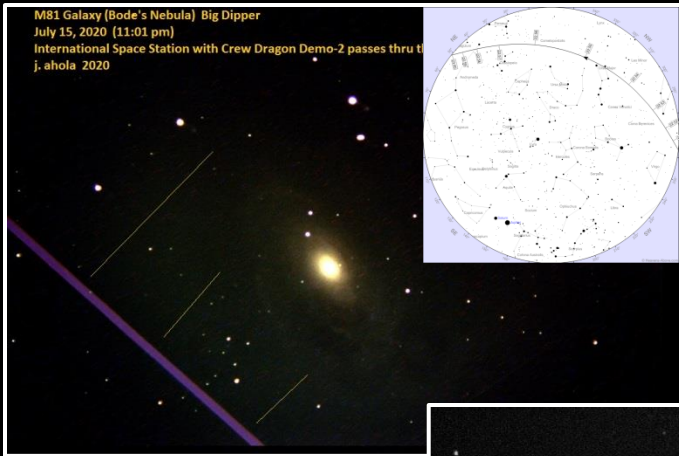

Comet – C2017 T2 Panstarrs, the comet that keeps on giving...and giving.

Mercury – culminates on the 24<sup>th</sup>/25<sup>th</sup> – look east at around 05:00.

Venus – continues being the 'Morning Star' – the crescent grows fatter.

Jupiter and Saturn – culminate at 01:00 mid-month, well positioned by 23:00.

Mars – rises before midnight the end of the month.

Notable Dates: Independence Day – 7/4 Full Moon – 7/5 New Moon – 7/20

**Carl B. - July '20**

j. ahola 2020

Pluto July 31, 2020

**Crescent Venus**  
**7/26/20 @ 5:02am**  
**1/20", ISO 200**  
**Scope: C8, Camera S6**

**Moon @ 100x**  
**Jul. 25, 2020 @ 9:24pm**  
**(1) @ 1/20", ISO 500**  
**John Shea (S.S.A.S.)**

**Crescent Venus @200x**  
**7/26/20 @5:18am**  
**1/750", ISO=200**  
**Scope C8, Camera S6**

John Shea (S.S.A.S.)

**Crescent Venus @ 100 x**  
**7/26/20 @ 5:16 am**  
**1/20", ISO=200**  
**Scope C8, Camera S6**