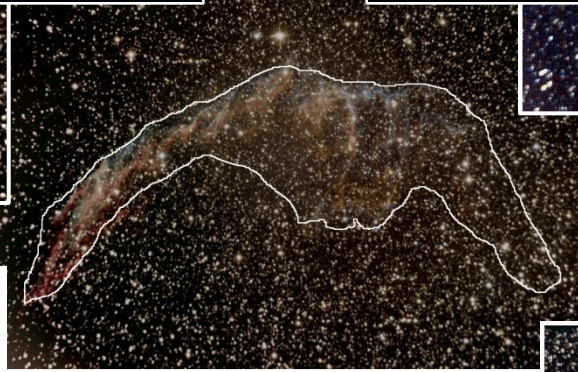

Carl B. - July '20