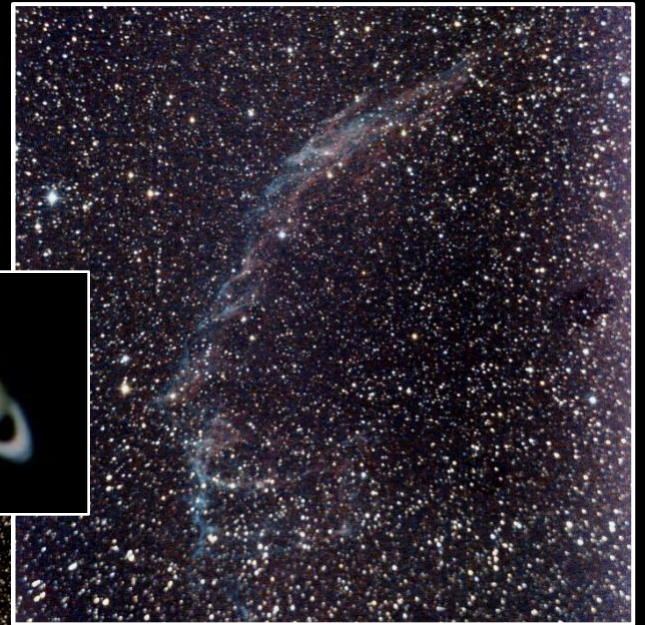

## Observing Objectives – July '20

*A sampling of some rewarding night-sky treats for this month:*

Open Cluster – M24, the Great Sagittarius Star Cloud.

Globular Cluster – M22, the second-largest globular in the night sky.

Comet – C2017 T2 Panstarrs, the comet that keeps on giving...and giving.

Mercury – culminates on the 24<sup>th</sup>/25<sup>th</sup> – look east at around 05:00.

Venus – continues being the 'Morning Star' – the crescent grows fatter.

Jupiter and Saturn – culminate at 01:00 mid-month, well positioned by 23:00.

Mars – rises before midnight the end of the month.

Notable Dates: Independence Day – 7/4 Full Moon – 7/5 New Moon – 7/20

**Carl B. - July '20**

j. ahola 2020

Pluto July 31, 2020

**Crescent Venus**  
**7/26/20 @ 5:02am**  
**1/20", ISO 200**  
**Scope: C8, Camera S6**

**Moon @ 100x**  
**Jul. 25, 2020 @ 9:24pm**  
**(1) @ 1/20", ISO 500**  
**John Shea (S.S.A.S.)**