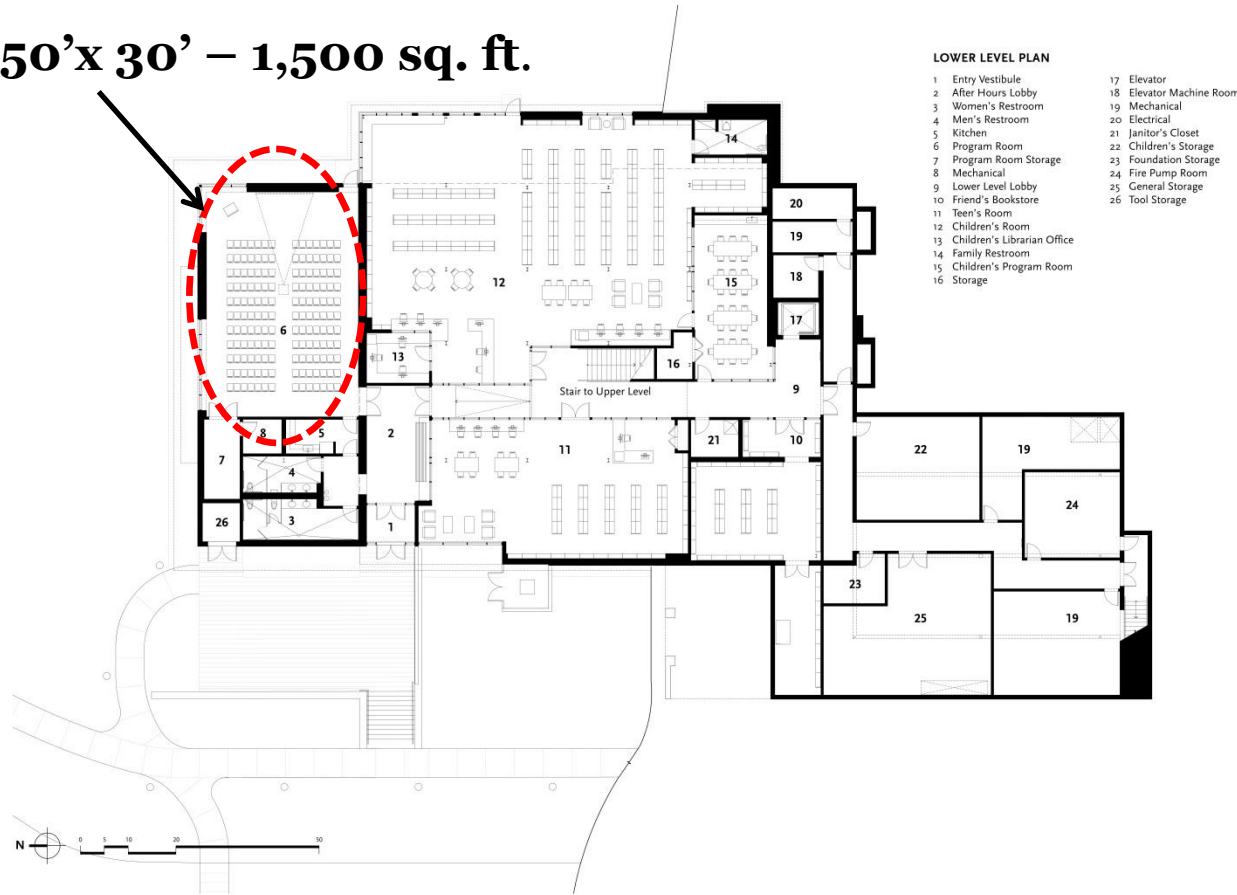

Club Business

- Virtual meetings to continue ...

50'x 30' – 1,500 sq. ft.