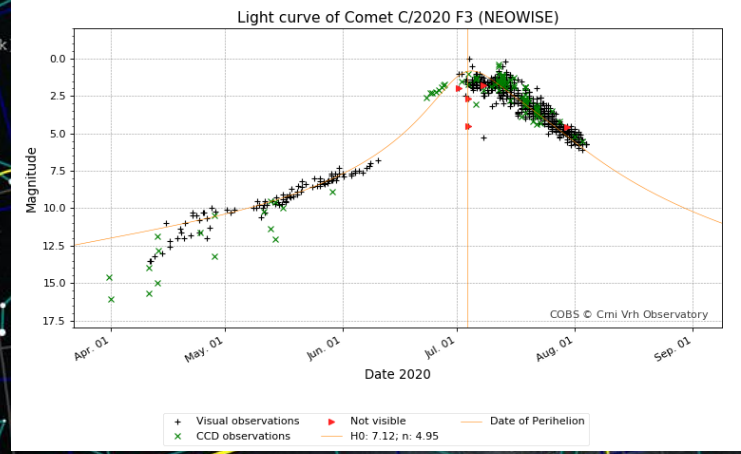

10* altitude @ Full Dark

9/5

Arcturus

W

Date and Time		Julian Day	
2020	/	9	/
		5	
		20	:
		58	:
		6	

Arcturus

W

9/5 8/15 8/5

Date and Time		Julian Day	
2020	/	8	/
		15	
		21	:
		31	:
		35