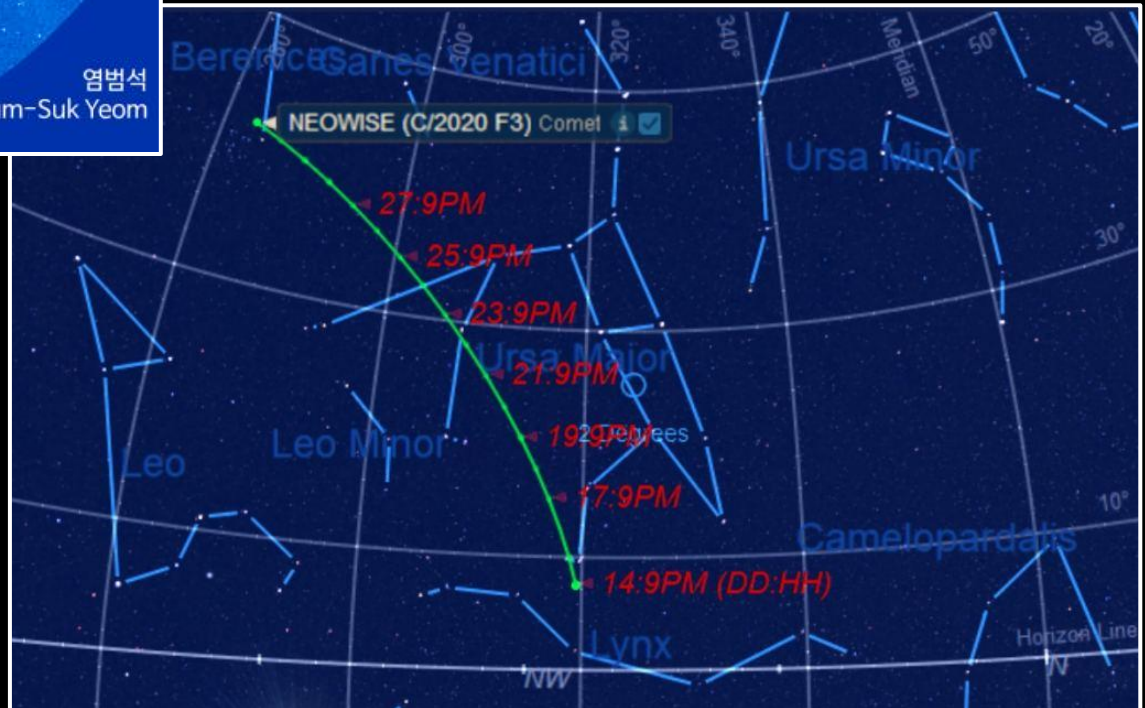

Jupiter and Saturn – culminate at 01:00 mid-month, well positioned by 23:00.

Mars – rises before midnight the end of the month.

Notable Dates: Independence Day – 7/4 Full Moon – 7/5 New Moon – 7/20

**Carl B. - July '20**

j. ahola 2020

Pluto July 31, 2020

**Crescent Venus**  
**7/26/20 @ 5:02am**  
**1/20", ISO 200**  
**Scope: C8, Camera S6**

**Moon @ 100x**  
**Jul. 25, 2020 @ 9:24pm**  
**(1) @ 1/20", ISO 500**  
**John Shea (S.S.A.S.)**

**Crescent Venus @200x**  
**7/26/20 @5:18am**  
**1/750", ISO=200**  
**Scope C8, Camera S6**

John Shea (S.S.A.S.)

**Crescent Venus @ 100 x**  
**7/26/20 @ 5:16 am**  
**1/20", ISO=200**  
**Scope C8, Camera S6**

# C2020 F3 NEOWISE

1.146 ER (368973.9836 km)  
0.5628 au  
0167 au  
1.2347 au

2020 Jul 01 5:00:00 UT  
Location: Center of Earth  
Field: 123.73° x 105.56°  
Background: ESA Gaia DR2 AllSky [16k]

10\* altitude @ Full Dark