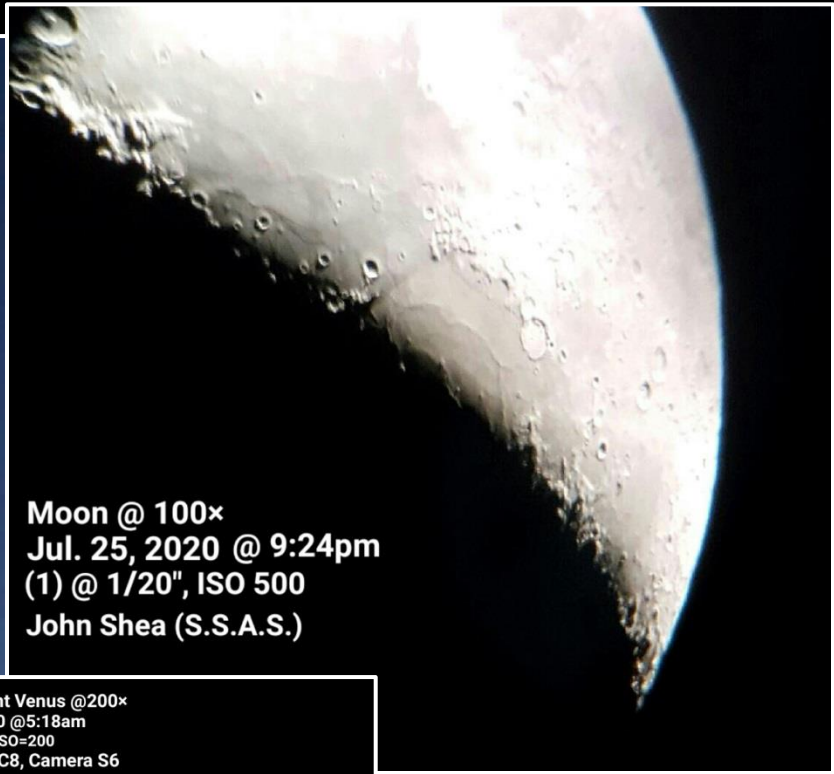

Jupiter and Saturn – culminate at 01:00 mid-month, well positioned by 23:00.

Mars – rises before midnight the end of the month.

Notable Dates: Independence Day – 7/4 Full Moon – 7/5 New Moon – 7/20

**Carl B. - July '20**

j. ahola 2020

Pluto July 31, 2020

**Crescent Venus**  
**7/26/20 @ 5:02am**  
**1/20", ISO 200**  
**Scope: C8, Camera S6**

**Moon @ 100x**  
**Jul. 25, 2020 @ 9:24pm**  
**(1) @ 1/20", ISO 500**  
**John Shea (S.S.A.S.)**

**Crescent Venus @200x**  
**7/26/20 @5:18am**  
**1/750", ISO=200**  
**Scope C8, Camera S6**

John Shea (S.S.A.S.)

**Crescent Venus @ 100 x**  
**7/26/20 @ 5:16 am**  
**1/20", ISO=200**  
**Scope C8, Camera S6**