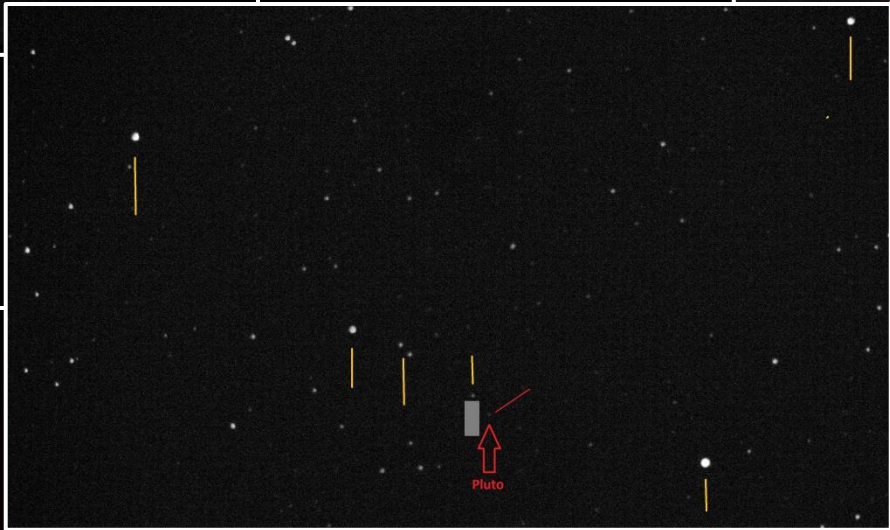

j. ahola 2020

Pluto July 31, 2020

**Crescent Venus**  
**7/26/20 @ 5:02am**  
**1/20", ISO 200**  
**Scope: C8, Camera S6**

**Moon @ 100x**  
**Jul. 25, 2020 @ 9:24pm**  
**(1) @ 1/20", ISO 500**  
**John Shea (S.S.A.S.)**