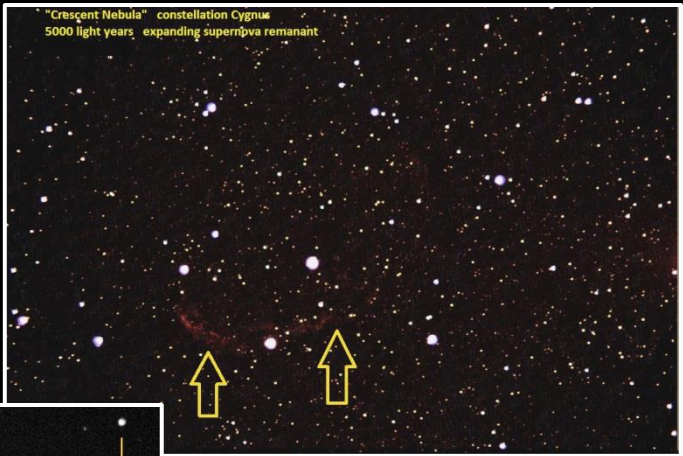

Jupiter and Saturn – culminate at 01:00 mid-month, well positioned by 23:00.

Mars – rises before midnight the end of the month.

Notable Dates: Independence Day – 7/4 Full Moon – 7/5 New Moon – 7/20

**Carl B. - July '20**

j. ahola 2020

Pluto July 31, 2020

**Crescent Venus**  
**7/26/20 @ 5:02am**  
**1/20", ISO 200**  
**Scope: C8, Camera S6**

**Moon @ 100x**  
**Jul. 25, 2020 @ 9:24pm**  
**(1) @ 1/20", ISO 500**  
**John Shea (S.S.A.S.)**