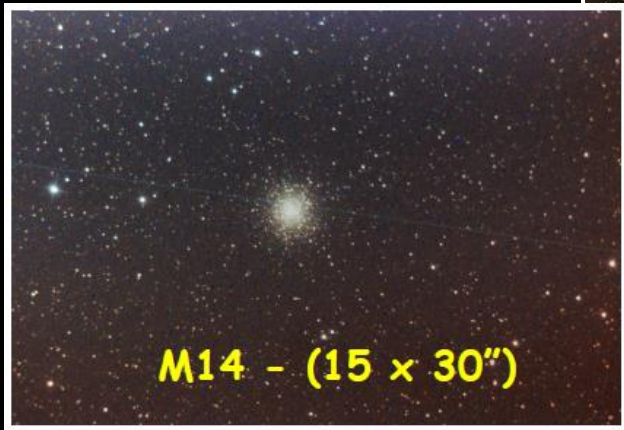

Carl B. - July '20